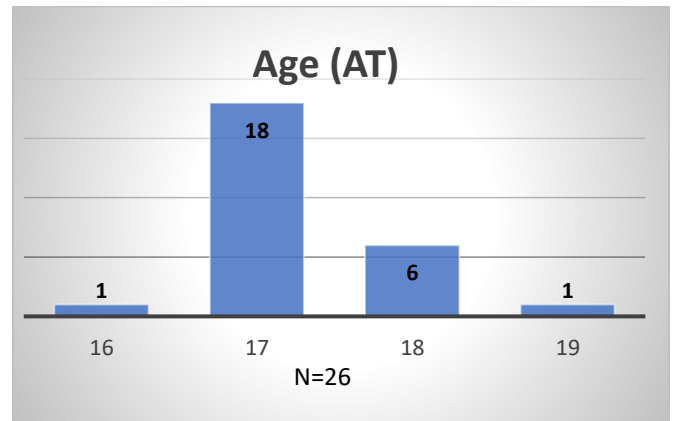

Daily Data Dashboard – January 29, 2024 Demographics for JTDC Population Monday Morning Midnight Count

Total # of probation Involved youth¹: 1,328

¹ Probation Active: Any youth who is pending sentencing with an active social history, has been formally placed on probation or supervision with Cook County Juvenile Probation on the date of the report.

*Age, Gender and Race for Criminal Court population (N=1) is not represented in this report.

Daily Data Dashboard – January 29, 2024
Demographics for JTDC Population
Monday Morning Midnight Count