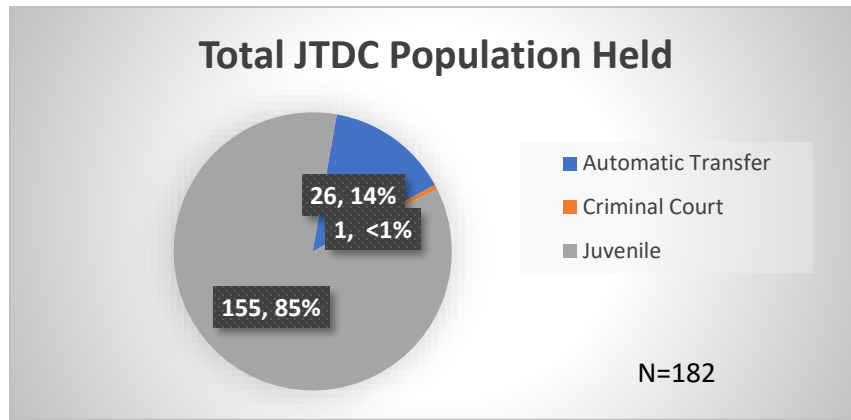

Daily Data Dashboard – January 29, 2024 Demographics for JTDC Population Monday Morning Midnight Count

Total # of probation Involved youth¹: 1,328

¹ Probation Active: Any youth who is pending sentencing with an active social history, has been formally placed on probation or supervision with Cook County Juvenile Probation on the date of the report.

*Age, Gender and Race for Criminal Court population (N=1) is not represented in this report.

Daily Data Dashboard – January 29, 2024
Demographics for JTDC Population
Monday Morning Midnight Count