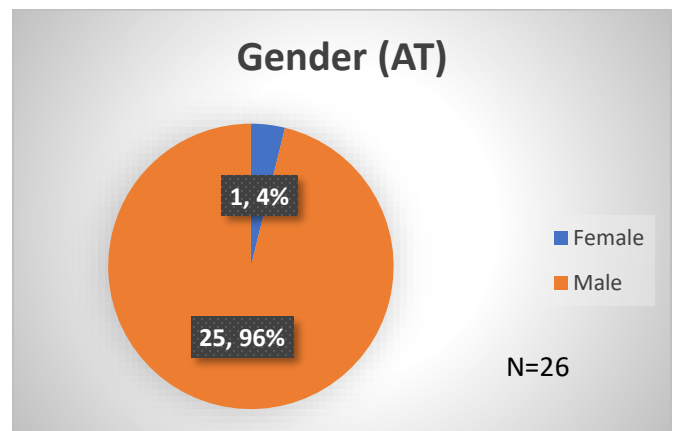

Daily Data Dashboard – January 29, 2024 Demographics for JTDC Population Monday Morning Midnight Count

Total # of probation Involved youth¹: 1,328

¹ Probation Active: Any youth who is pending sentencing with an active social history, has been formally placed on probation or supervision with Cook County Juvenile Probation on the date of the report.

*Age, Gender and Race for Criminal Court population (N=1) is not represented in this report.

Daily Data Dashboard – January 29, 2024
Demographics for JTDC Population
Monday Morning Midnight Count