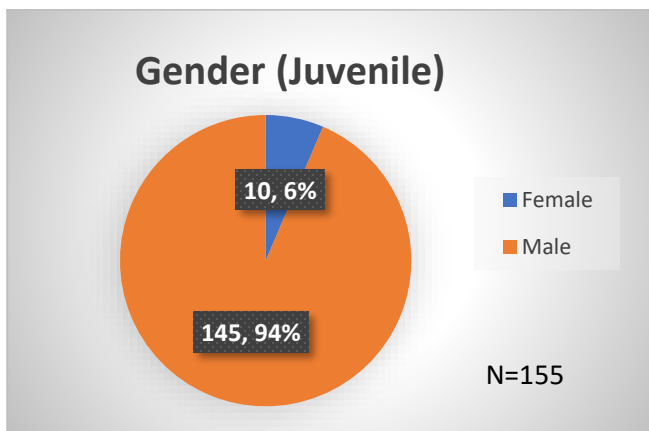

Daily Data Dashboard – January 29, 2024 Demographics for JTDC Population Monday Morning Midnight Count

Total # of probation Involved youth¹: 1,328

¹ Probation Active: Any youth who is pending sentencing with an active social history, has been formally placed on probation or supervision with Cook County Juvenile Probation on the date of the report.

*Age, Gender and Race for Criminal Court population (N=1) is not represented in this report.

Daily Data Dashboard – January 29, 2024
Demographics for JTDC Population
Monday Morning Midnight Count