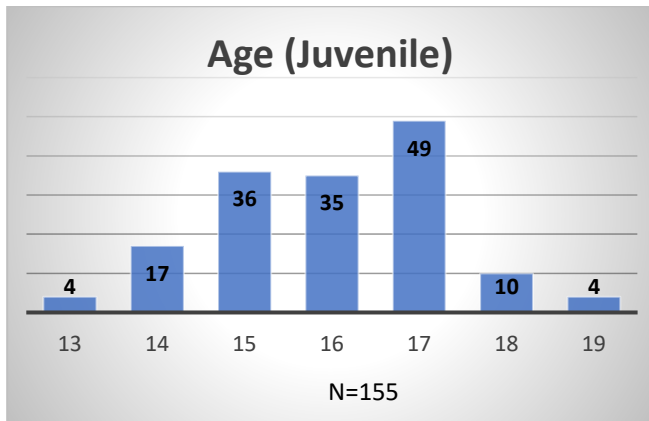

Daily Data Dashboard – January 29, 2024 Demographics for JTDC Population Monday Morning Midnight Count

Total # of probation Involved youth¹: 1,328

¹ Probation Active: Any youth who is pending sentencing with an active social history, has been formally placed on probation or supervision with Cook County Juvenile Probation on the date of the report.

*Age, Gender and Race for Criminal Court population (N=1) is not represented in this report.

Daily Data Dashboard – January 29, 2024
Demographics for JTDC Population
Monday Morning Midnight Count